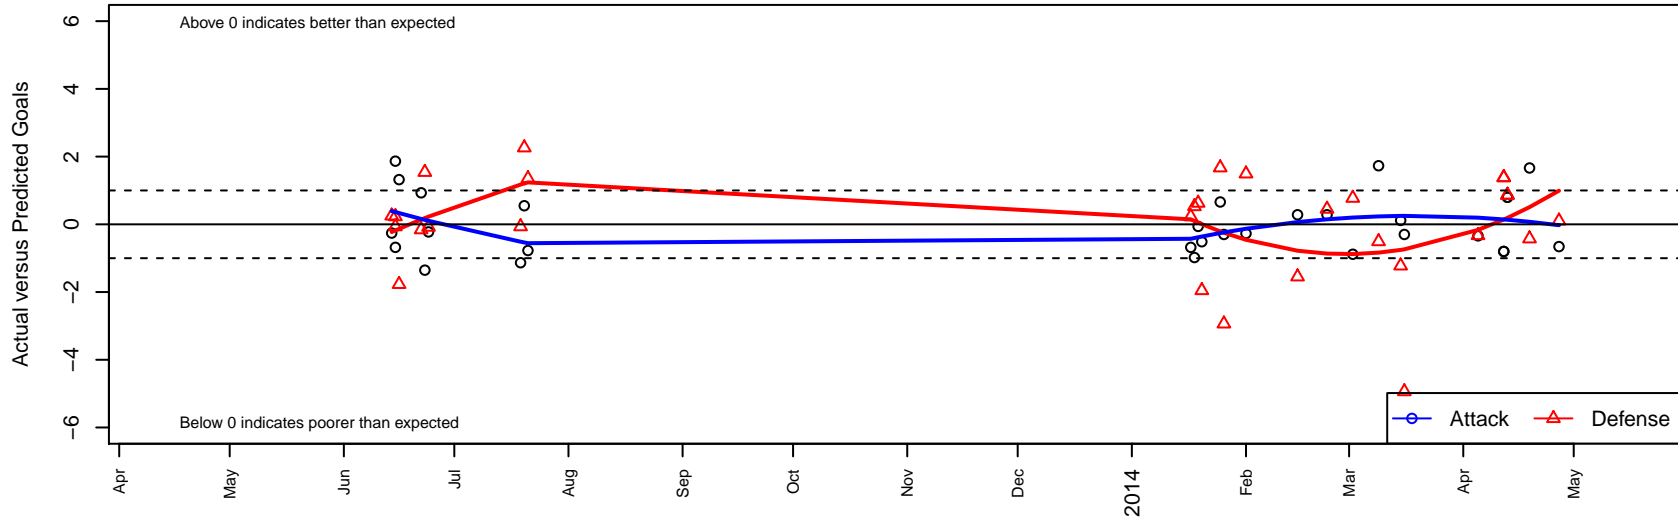

# Westside Timbers Samba B96

Westside Timbers  
 Beaverton, OR  
 B96 total strength=1516  
 attack=11.66 defense=12.3  
 fall league = Win OYS B96 Timbers Premier, O'  
 alt names used:  
 WESTSIDE TIMBERS B96 SAMBA (OR)  
 WT B96 Samba  
 WST B96 Samba  
 B96 SAMBA  
 B96 Samba  
 WST Samba B96  
 Westside Timbers B96 Samba

Venues played:  
 United Cup U17  
 US Club Regionals Premier U16  
 Beaverton Cup BU17 Gold  
 Portland Winter Showcase U17  
 Win OYS B96 Timbers Premier  
 OYS Presidents Cup B96

**Westside Timbers Samba B96**  
 Dots are actual minus expected GF (blue circles) and GA (red triangles).  
 Blue line is smoothed change in attack strength. Red is smoothed change in defense strength.